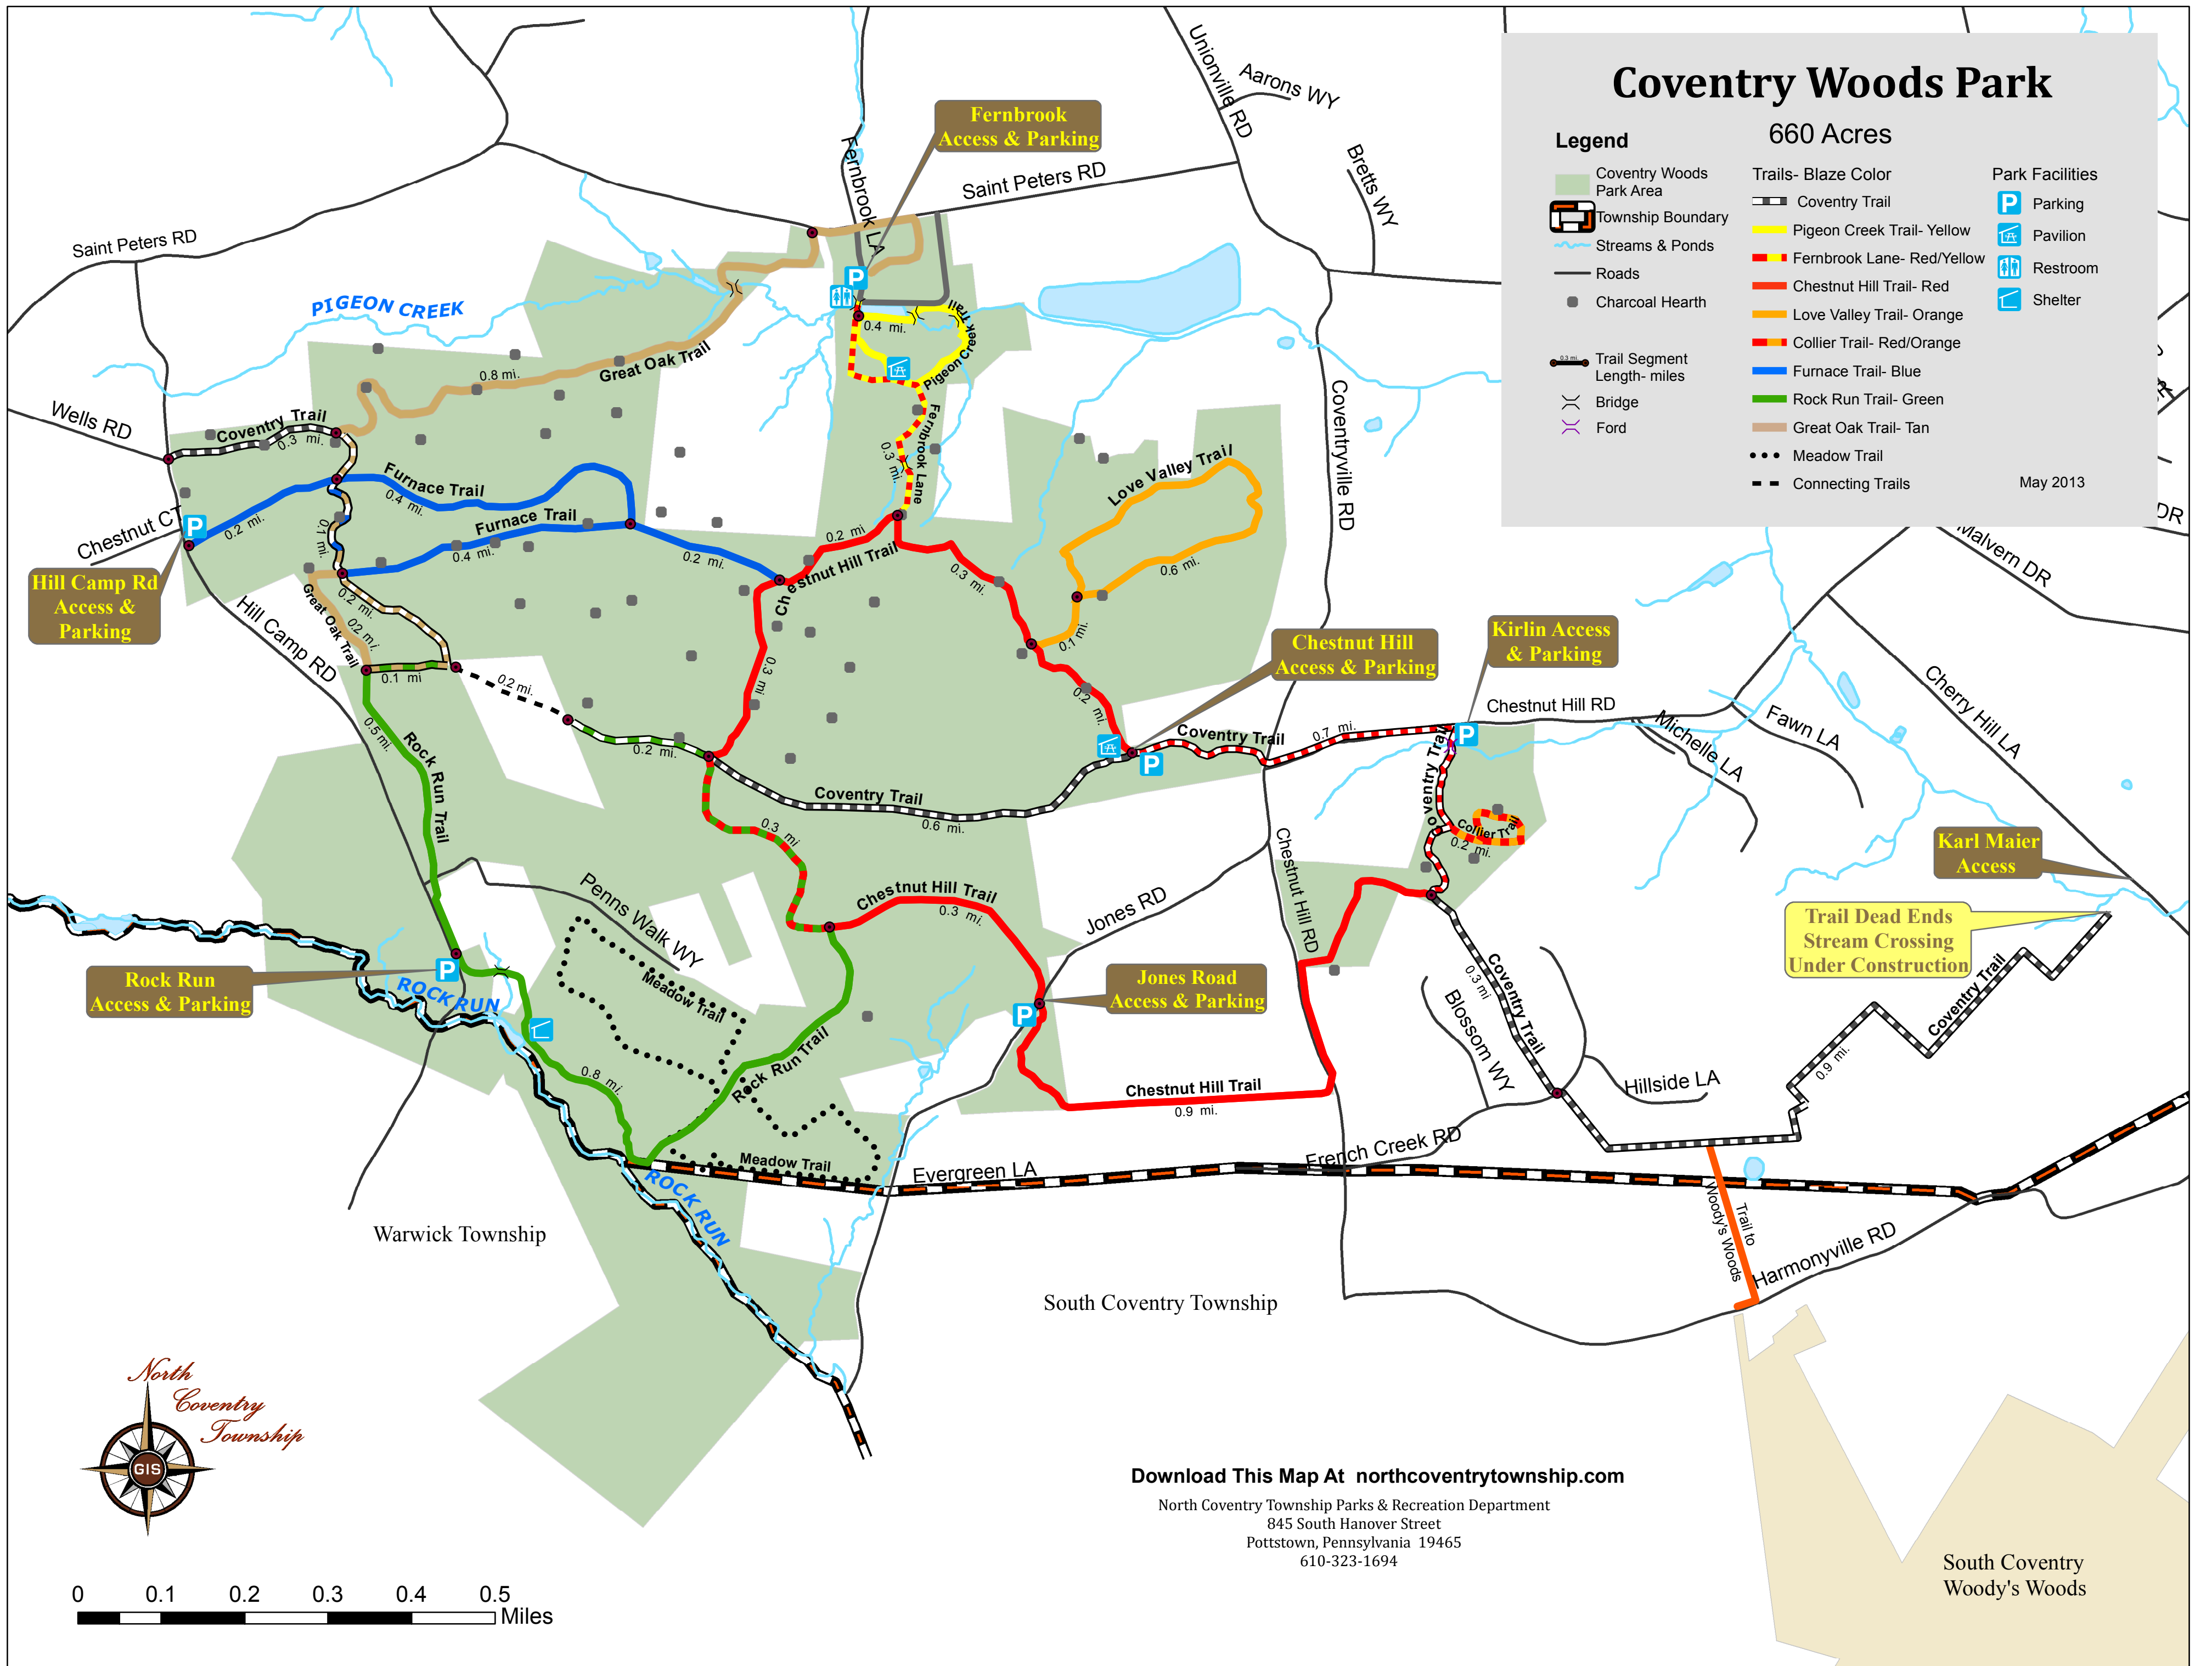

# Coventry Woods Park

660 Acres

## Legend

- |                             |                            |          |
|-----------------------------|----------------------------|----------|
| Coventry Woods Park Area    | Coventry Trail             | Parking  |
| Township Boundary           | Pigeon Creek Trail- Yellow | Pavilion |
| Streams & Ponds             | Fernbrook Lane- Red/Yellow | Restroom |
| Roads                       | Chestnut Hill Trail- Red   | Shelter  |
| Charcoal Hearth             | Love Valley Trail- Orange  |          |
| Trail Segment Length- miles | Collier Trail- Red/Orange  |          |
| Bridge                      | Furnace Trail- Blue        |          |
| Ford                        | Rock Run Trail- Green      |          |
|                             | Great Oak Trail- Tan       |          |
|                             | Meadow Trail               |          |
|                             | Connecting Trails          |          |

May 2013

Trail Dead Ends  
Stream Crossing  
Under Construction

Download This Map At [northcoventrytownship.com](http://northcoventrytownship.com)

North Coventry Township Parks & Recreation Department  
845 South Hanover Street  
Pottstown, Pennsylvania 19465  
610-323-1694

South Coventry  
Woody's Woods