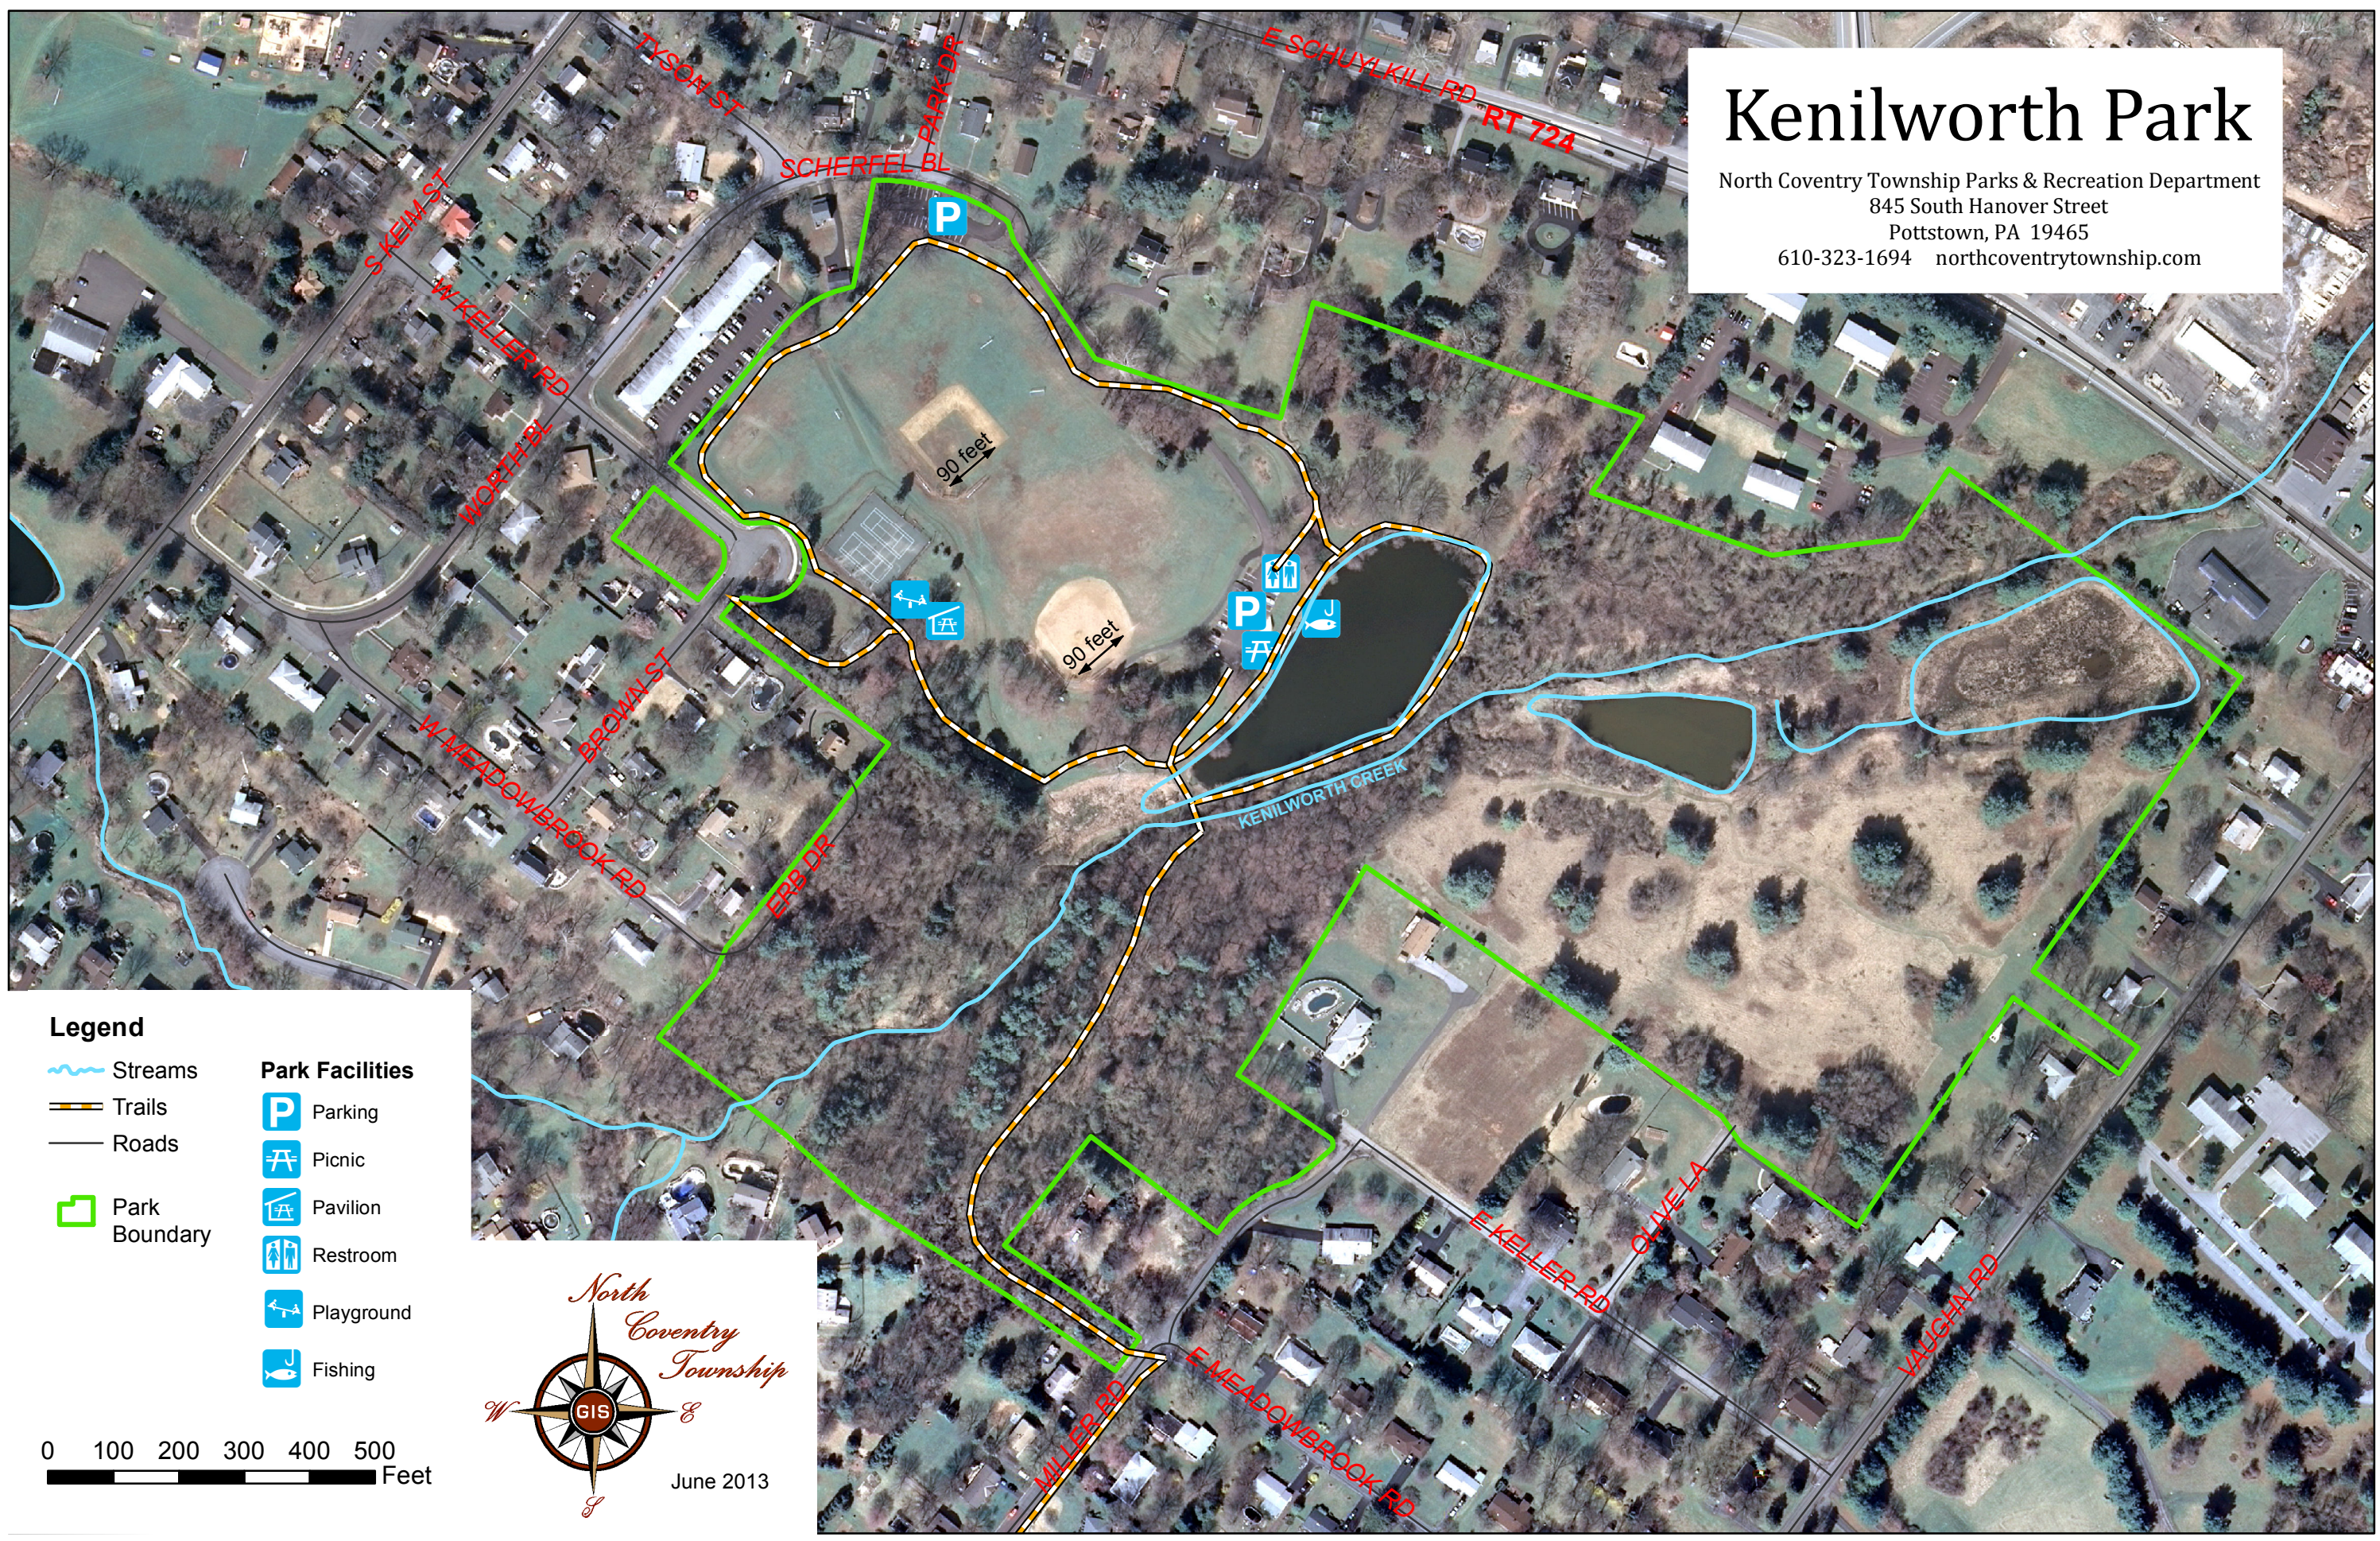

# Kenilworth Park

North Coventry Township Parks & Recreation Department  
 845 South Hanover Street  
 Pottstown, PA 19465  
 610-323-1694 northcoventrytownship.com

**Legend**

- Streams
  - Trails
  - Roads
  - Park Boundary
- Park Facilities**
- Parking
  - Picnic
  - Pavilion
  - Restroom
  - Playground
  - Fishing

0 100 200 300 400 500 Feet

June 2013