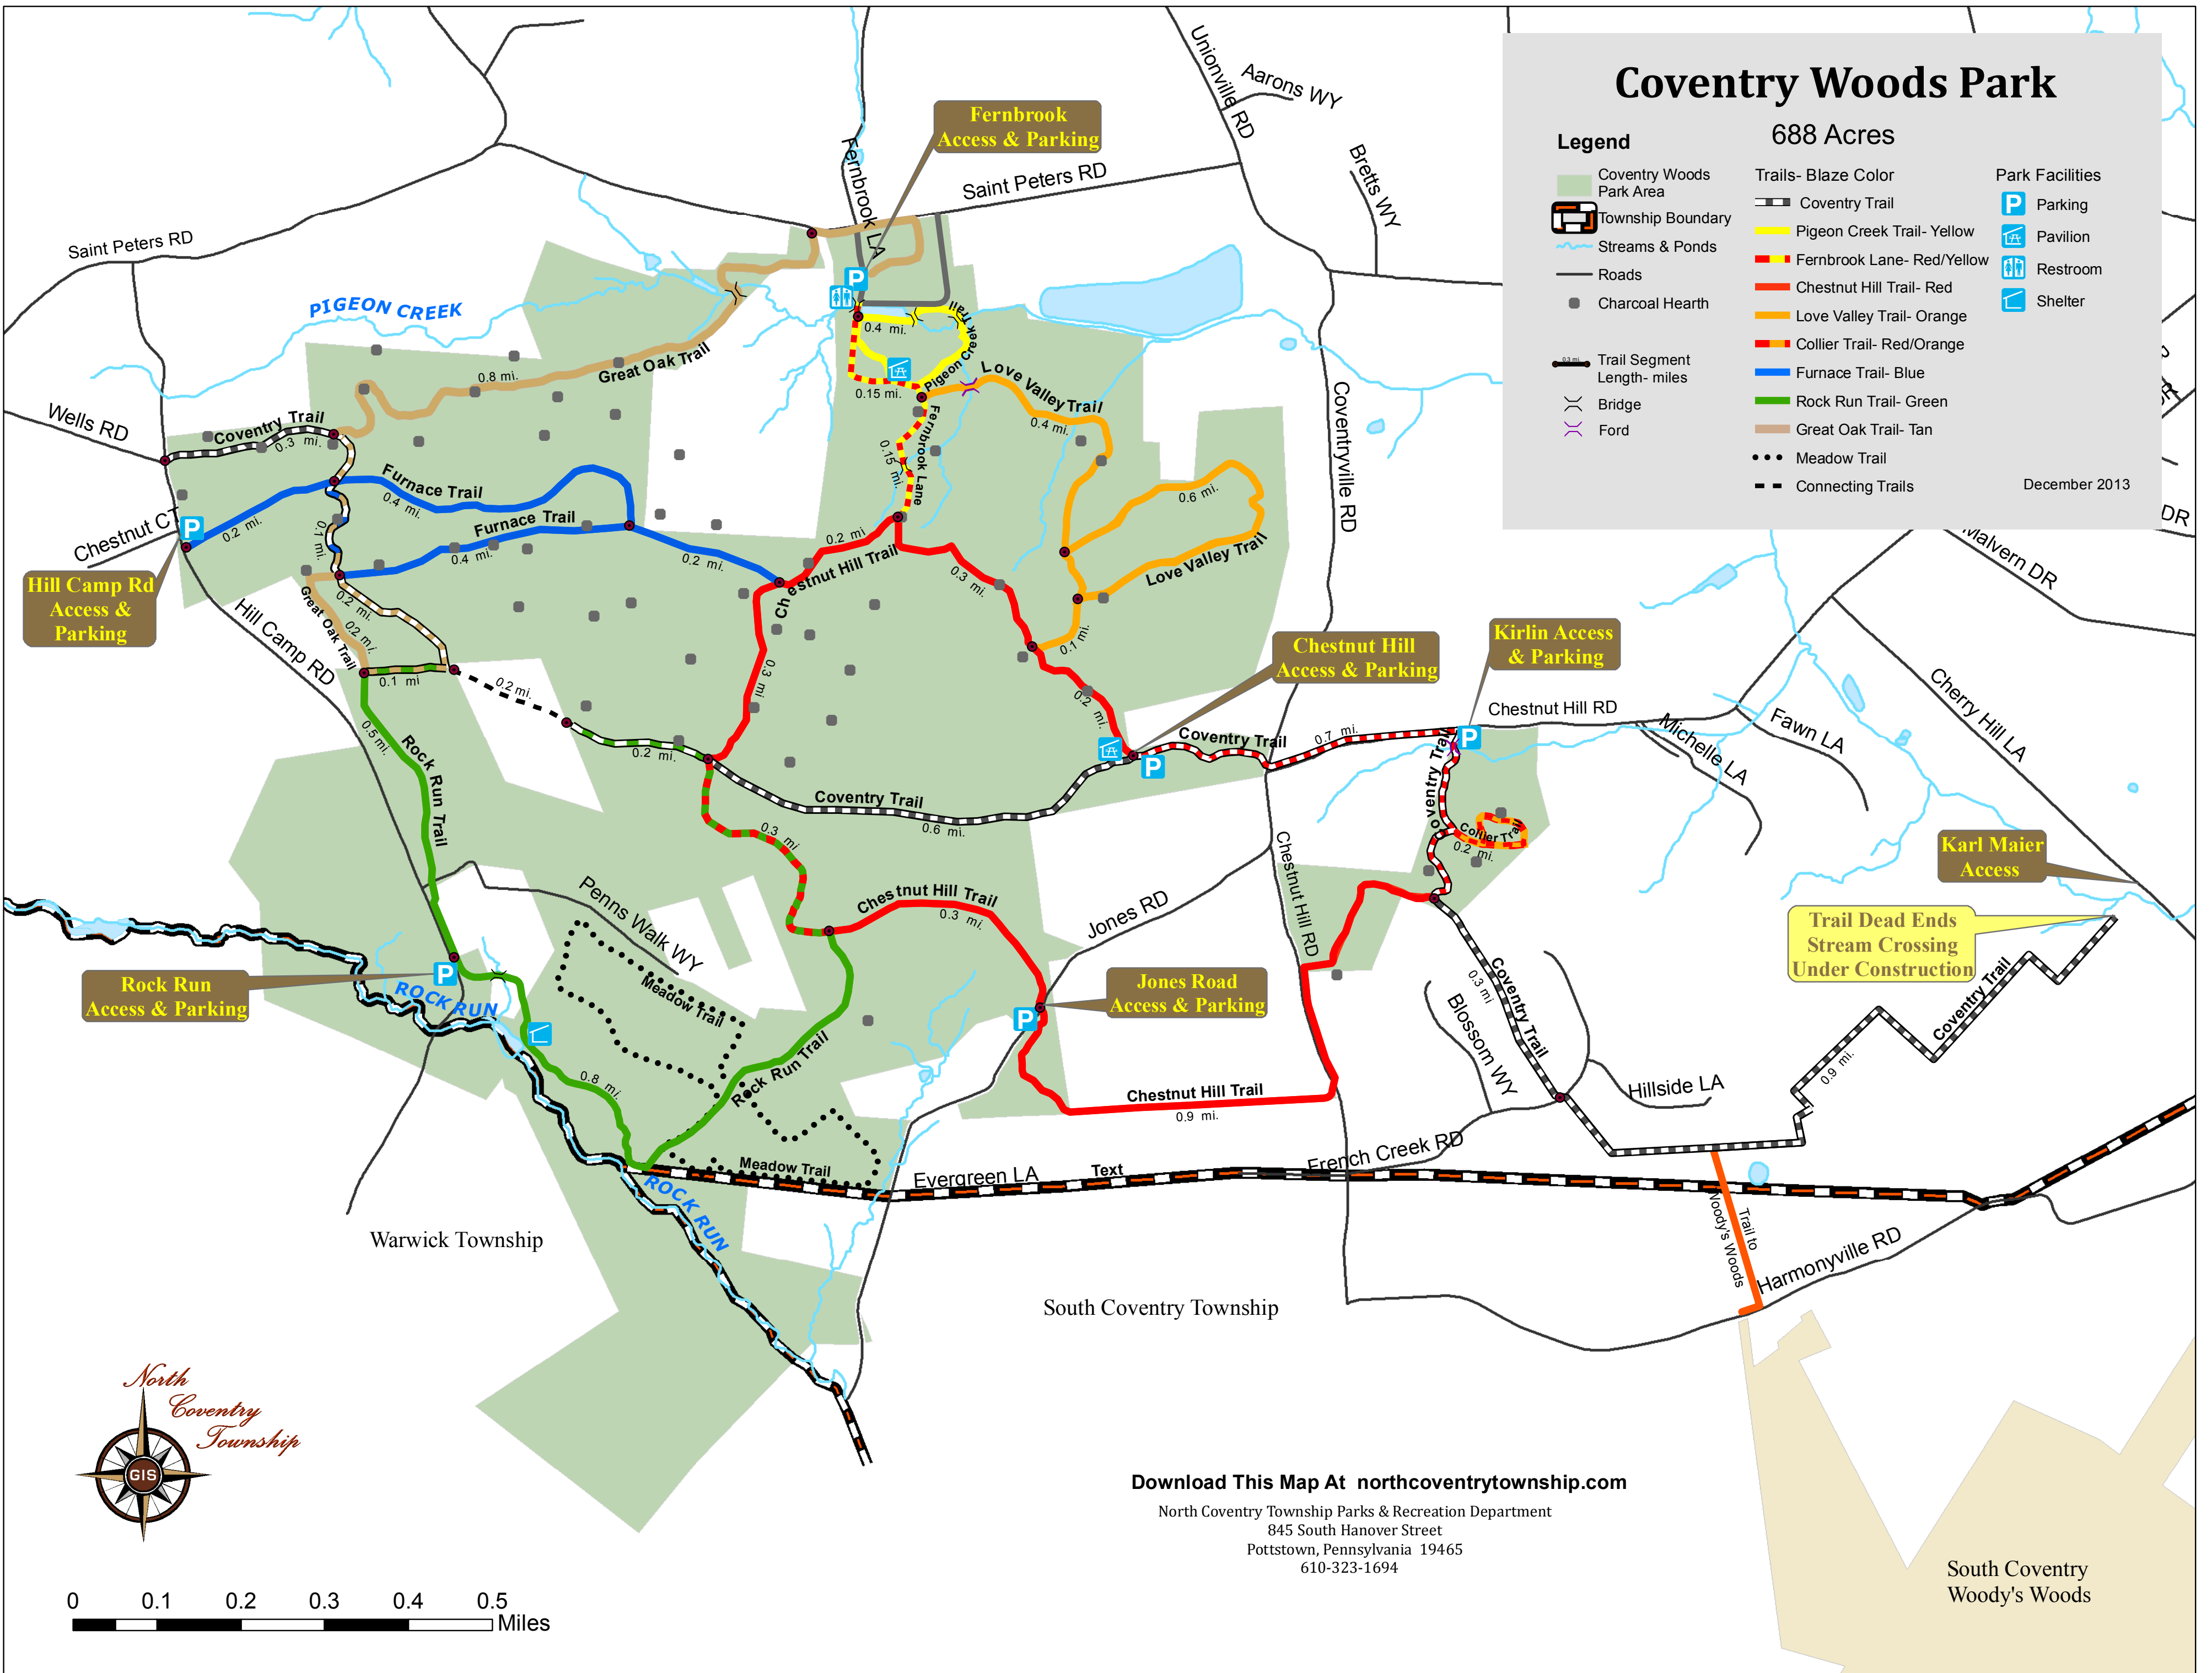

Coventry Woods Park

688 Acres

Legend

Coventry Woods Park Area	Coventry Trail	Parking
Township Boundary	Pigeon Creek Trail- Yellow	Pavilion
Streams & Ponds	Fernbrook Lane- Red/Yellow	Restroom
Roads	Chestnut Hill Trail- Red	Shelter
Charcoal Hearth	Love Valley Trail- Orange	
Trail Segment Length- miles	Collier Trail- Red/Orange	
Bridge	Furnace Trail- Blue	
Ford	Rock Run Trail- Green	
	Great Oak Trail- Tan	
	Meadow Trail	
	Connecting Trails	

December 2013

Download This Map At northcoventrytownship.com

North Coventry Township Parks & Recreation Department
845 South Hanover Street
Pottstown, Pennsylvania 19465
610-323-1694

South Coventry
Woody's Woods